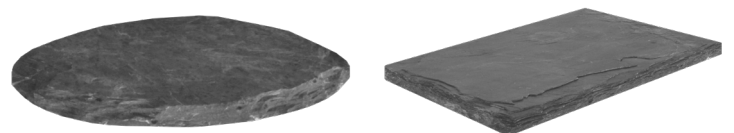

SLATE GARDEN PAVER

Concrete Pavers • Stone Pavers • Tiles • Garden Walls & Edging
Retaining Walls • Concrete Sleepers • Concrete Blocks • Wall Cladding

SLATE GARDEN PAVER

BEST PRICE >>>
promise

FEATURES

- Slate textured finish
- Slip resistant
- Great for DIY
- Free samples available

SUITABLE FOR

- Garden pathways
- Lawn pathways
- Stepping stones
- Fill the cavity between the step stones with mulch, pebbles or stone

Specifications	Size	Units Per Pallet	Weight per unit
Rectangular	400 x 600 x 30 - 40mm	Varies	20kg
Round	400 x 30 - 40mm	Varies	10kg

COLOUR RANGE*

Black

*Colours are an indication only. Always sight physical product colour samples before purchase.